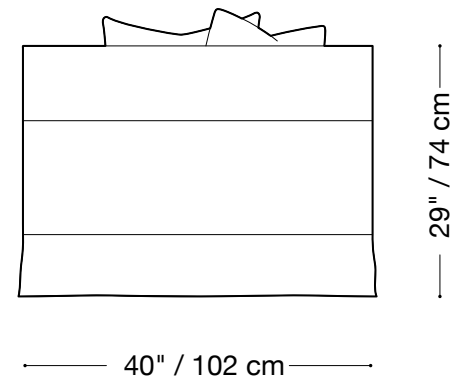

**MONTAUK
SOFA**

Montauk

MONTAUK SOFA

Montauk

Sofa

Length 102" / 260 cm

Depth 40" / 102 cm

Height 29" / 74 cm

Available in custom sizes to fit your apartment in both leather and fabric.

Upholstery upgrades available.

MONTAUK SOFA

Montauk

Love seat

Length 86" / 218 cm

Depth 40" / 102 cm

Height 29" / 74 cm

Available in custom sizes to fit your apartment in both leather and fabric.

Upholstery upgrades available.

MONTAUK SOFA

Montauk

Chair

Length 55" / 260 cm

Depth 40" / 102 cm

Height 29" / 74 cm

Available in custom sizes to fit your apartment in both leather and fabric.

Upholstery upgrades available.

MONTAUK SOFA

Montauk

Queen sleeper

Length 94" / 239 cm

Depth 42" / 107 cm

Height 29" / 74 cm