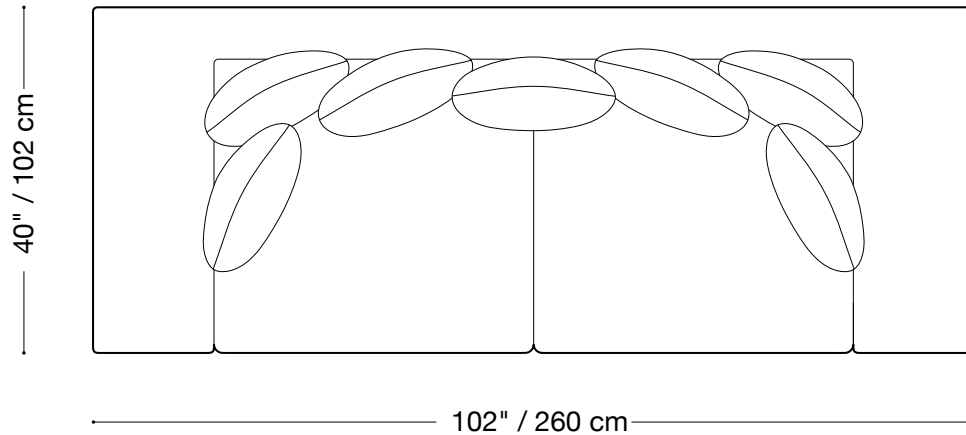

**MONTAUK
SOFA**

Montauk

MONTAUK SOFA

Montauk

Sofa

Length 102" / 260 cm

Depth 40" / 102 cm

Height 29" / 74 cm

Available in custom sizes to fit your apartment in both leather and fabric.

Upholstery upgrades available.

MONTAUK SOFA

Montauk

Love seat

Length 86" / 218 cm

Depth 40" / 102 cm

Height 29" / 74 cm

Available in custom sizes to fit your apartment in both leather and fabric.

Upholstery upgrades available.

MONTAUK SOFA

Montauk

Queen sleeper

Length 94" / 239 cm

Depth 42" / 107 cm

Height 29" / 74 cm

Available in custom sizes to fit your apartment in both leather and fabric.

Upholstery upgrades available.

MONTAUK SOFA

Montauk

Sectional

Length 114" x 114" / 290 cm x 290 cm

Depth 40" / 102 cm

Height 29" / 74 cm