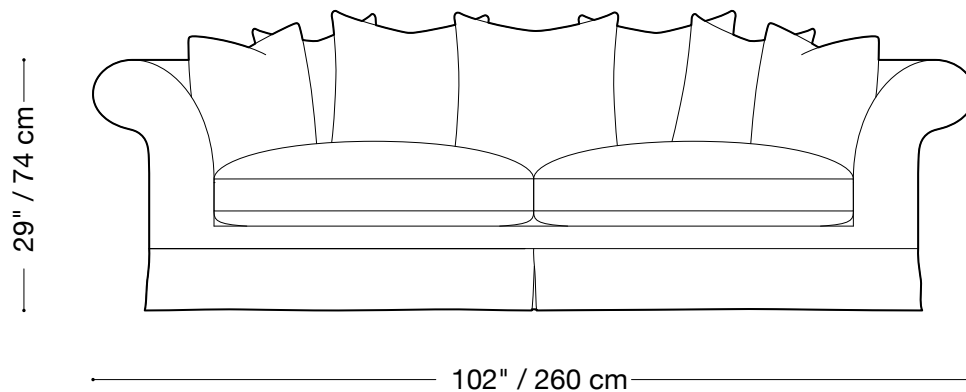

**MONTAUK
SOFA**

Montauk

MONTAUK SOFA

Montauk

Sofa

Length 102" / 260 cm

Depth 40" / 102 cm

Height 29" / 74 cm

Available in custom sizes to fit your apartment in both leather and fabric.

Upholstery upgrades available.

MONTAUK SOFA

Montauk

Love seat

Length 86" / 218 cm

Depth 40" / 102 cm

Height 29" / 74 cm

Available in custom sizes to fit your apartment in both leather and fabric.

Upholstery upgrades available.

MONTAUK SOFA

Montauk

Queen sleeper

Length 94" / 239 cm

Depth 42" / 107 cm

Height 29" / 74 cm

Available in custom sizes to fit your apartment in both leather and fabric.

Upholstery upgrades available.

MONTAUK SOFA

Montauk

Double sleeper

Length 86" / 218 cm

Depth 42" / 107 cm

Height 29" / 74 cm