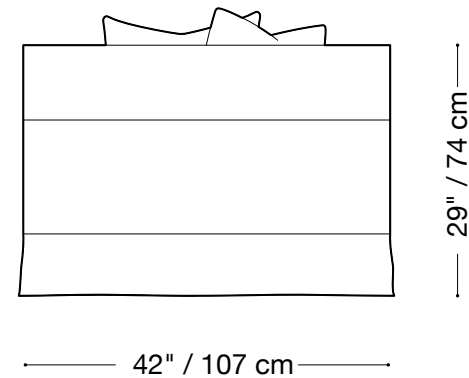

Available in custom sizes to fit your apartment in both leather and fabric.

Upholstery upgrades available.

MONTAUK SOFA

Montauk

Queen sleeper

Length 94" / 239 cm

Depth 42" / 107 cm

Height 29" / 74 cm

Available in custom sizes to fit your apartment in both leather and fabric.

Upholstery upgrades available.

MONTAUK SOFA

Montauk

Double sleeper

Length 86" / 218 cm

Depth 42" / 107 cm

Height 29" / 74 cm

Available in custom sizes to fit your apartment in both leather and fabric.

Upholstery upgrades available.

MONTAUK SOFA

Montauk

Sectional

Length 114" x 114" / 290 cm x 290 cm

Depth 40" / 102 cm

Height 29" / 74 cm