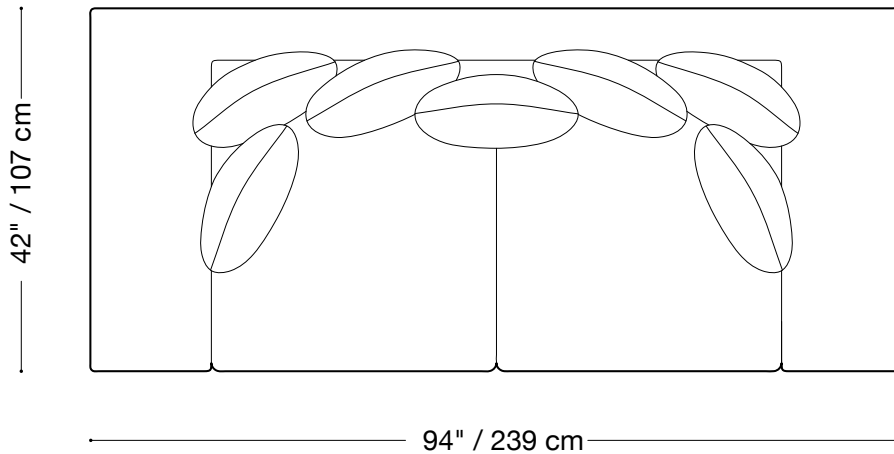

Available in custom sizes to fit your apartment in both leather and fabric.

Upholstery upgrades available.

MONTAUK SOFA

Montauk

Queen sleeper

Length 94" / 239 cm

Depth 42" / 107 cm

Height 29" / 74 cm

Available in custom sizes to fit your apartment in both leather and fabric.

Upholstery upgrades available.

MONTAUK SOFA

Montauk

Double sleeper

Length 86" / 218 cm

Depth 42" / 107 cm

Height 29" / 74 cm

Available in custom sizes to fit your apartment in both leather and fabric.

Upholstery upgrades available.

MONTAUK SOFA

Montauk

Sectional

Length 114" x 114" / 290 cm x 290 cm

Depth 40" / 102 cm

Height 29" / 74 cm