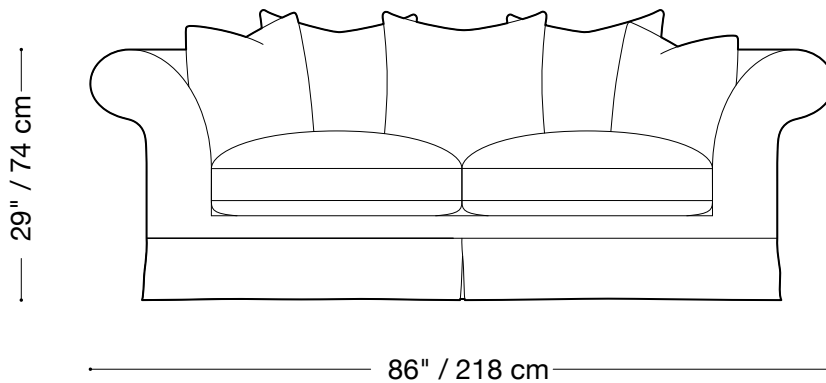

Available in custom sizes to fit your apartment in both leather and fabric.

Upholstery upgrades available.

MONTAUK SOFA

Montauk

Chair

Length 55" / 260 cm

Depth 40" / 102 cm

Height 29" / 74 cm

Available in custom sizes to fit your apartment in both leather and fabric.

Upholstery upgrades available.

MONTAUK SOFA

Montauk

Queen sleeper

Length 94" / 239 cm

Depth 42" / 107 cm

Height 29" / 74 cm

Available in custom sizes to fit your apartment in both leather and fabric.

Upholstery upgrades available.

MONTAUK SOFA

Montauk

Double sleeper

Length 86" / 218 cm

Depth 42" / 107 cm

Height 29" / 74 cm

Available in custom sizes to fit your apartment in both leather and fabric.

Upholstery upgrades available.

MONTAUK SOFA

Montauk

Sectional

Length 114" x 114" / 290 cm x 290 cm

Depth 40" / 102 cm

Height 29" / 74 cm