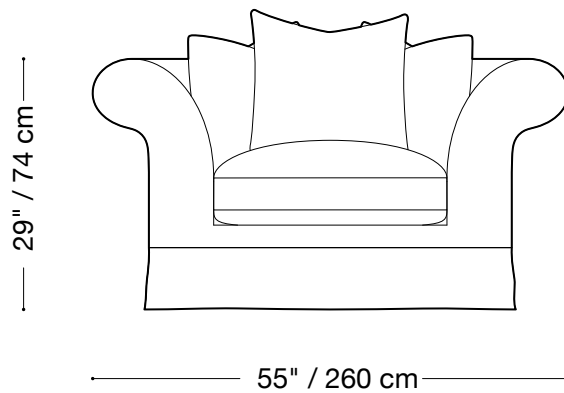

Available in custom sizes to fit your apartment in both leather and fabric.

Upholstery upgrades available.

MONTAUK SOFA

Montauk

Love seat

Length 86" / 218 cm

Depth 40" / 102 cm

Height 29" / 74 cm

Available in custom sizes to fit your apartment in both leather and fabric.

Upholstery upgrades available.

MONTAUK SOFA

Montauk

Chair

Length 55" / 260 cm

Depth 40" / 102 cm

Height 29" / 74 cm

Available in custom sizes to fit your apartment in both leather and fabric.

Upholstery upgrades available.

MONTAUK SOFA

Montauk

Queen sleeper

Length 94" / 239 cm

Depth 42" / 107 cm

Height 29" / 74 cm

Available in custom sizes to fit your apartment in both leather and fabric.

Upholstery upgrades available.

MONTAUK SOFA

Montauk

Double sleeper

Length 86" / 218 cm

Depth 42" / 107 cm

Height 29" / 74 cm