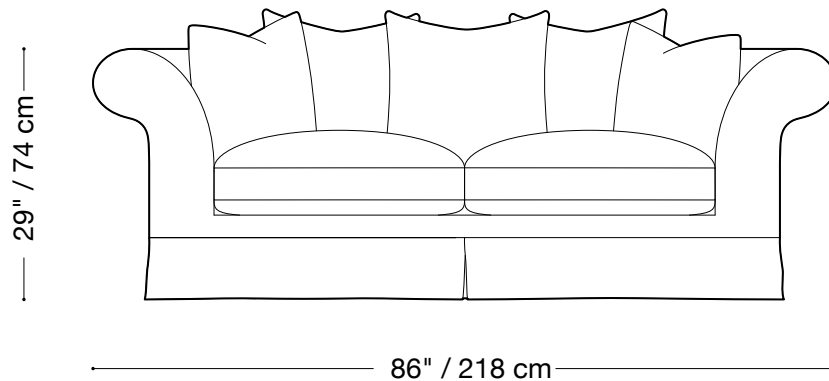

**MONTAUK
SOFA**

Montauk

MONTAUK SOFA

Montauk

Sofa

Length 102" / 260 cm

Depth 40" / 102 cm

Height 29" / 74 cm

Available in custom sizes to fit your apartment in both leather and fabric.

Upholstery upgrades available.

MONTAUK SOFA

Montauk

Love seat

Length 86" / 218 cm

Depth 40" / 102 cm

Height 29" / 74 cm

Available in custom sizes to fit your apartment in both leather and fabric.

Upholstery upgrades available.

MONTAUK SOFA

Montauk

Chair

Length 55" / 260 cm

Depth 40" / 102 cm

Height 29" / 74 cm

Available in custom sizes to fit your apartment in both leather and fabric.

Upholstery upgrades available.

MONTAUK SOFA

Montauk

Queen sleeper

Length 94" / 239 cm

Depth 42" / 107 cm

Height 29" / 74 cm