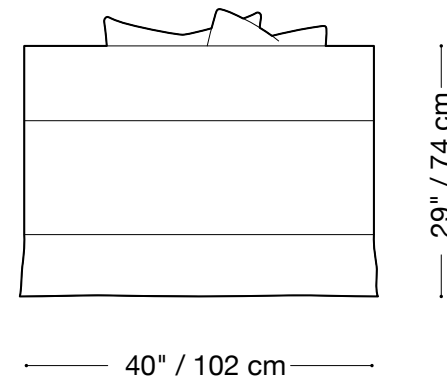

Available in custom sizes to fit your apartment in both leather and fabric.

Upholstery upgrades available.

MONTAUK SOFA

Montauk

Chair

Length 55" / 260 cm

Depth 40" / 102 cm

Height 29" / 74 cm

Available in custom sizes to fit your apartment in both leather and fabric.

Upholstery upgrades available.

MONTAUK SOFA

Montauk

Queen sleeper

Length 94" / 239 cm

Depth 42" / 107 cm

Height 29" / 74 cm