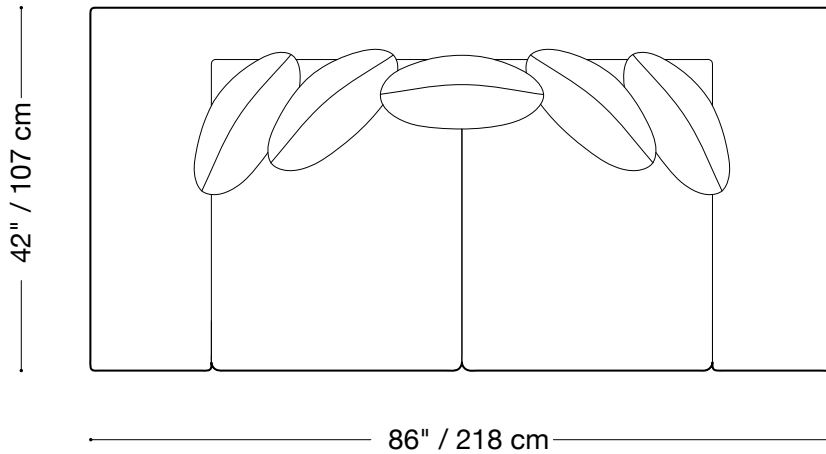

Available in custom sizes to fit your apartment in both leather and fabric.

Upholstery upgrades available.

MONTAUK SOFA

Montauk

Queen sleeper

Length 94" / 239 cm

Depth 42" / 107 cm

Height 29" / 74 cm

Available in custom sizes to fit your apartment in both leather and fabric.

Upholstery upgrades available.

MONTAUK SOFA

Montauk

Double sleeper

Length 86" / 218 cm

Depth 42" / 107 cm

Height 29" / 74 cm

Available in custom sizes to fit your apartment in both leather and fabric.

Upholstery upgrades available.

MONTAUK SOFA

Montauk

Sectional

Length 114" x 114" / 290 cm x 290 cm

Depth 40" / 102 cm

Height 29" / 74 cm