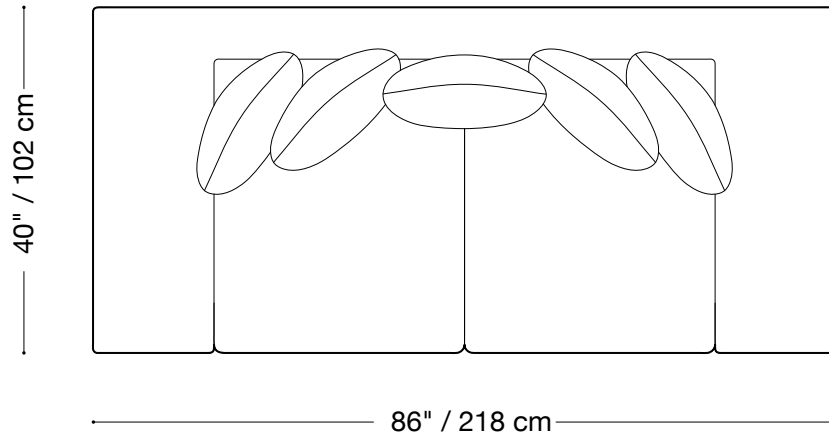

**MONTAUK
SOFA**

Montauk

MONTAUK SOFA

Montauk

Sofa

Length 102" / 260 cm

Depth 40" / 102 cm

Height 29" / 74 cm

Available in custom sizes to fit your apartment in both leather and fabric.

Upholstery upgrades available.

MONTAUK SOFA

Montauk

Love seat

Length 86" / 218 cm

Depth 40" / 102 cm

Height 29" / 74 cm

Available in custom sizes to fit your apartment in both leather and fabric.

Upholstery upgrades available.

MONTAUK SOFA

Montauk

Chair

Length 55" / 260 cm

Depth 40" / 102 cm

Height 29" / 74 cm

Available in custom sizes to fit your apartment in both leather and fabric.

Upholstery upgrades available.

MONTAUK SOFA

Montauk

Queen sleeper

Length 94" / 239 cm

Depth 42" / 107 cm

Height 29" / 74 cm