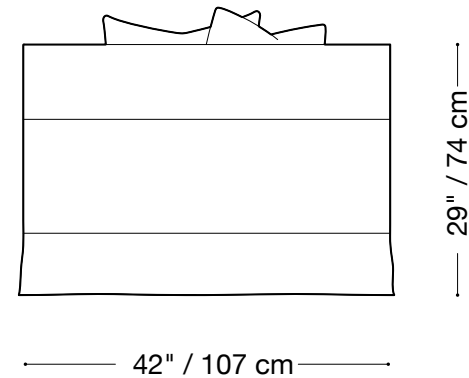

Available in custom sizes to fit your apartment in both leather and fabric.

Upholstery upgrades available.

MONTAUK SOFA

Montauk

Queen sleeper

Length 94" / 239 cm

Depth 42" / 107 cm

Height 29" / 74 cm

Available in custom sizes to fit your apartment in both leather and fabric.

Upholstery upgrades available.

MONTAUK SOFA

Montauk

Double sleeper

Length 86" / 218 cm

Depth 42" / 107 cm

Height 29" / 74 cm

Available in custom sizes to fit your apartment in both leather and fabric.

Upholstery upgrades available.

MONTAUK SOFA

Montauk

Sectional

Length 114" x 114" / 290 cm x 290 cm

Depth 40" / 102 cm

Height 29" / 74 cm