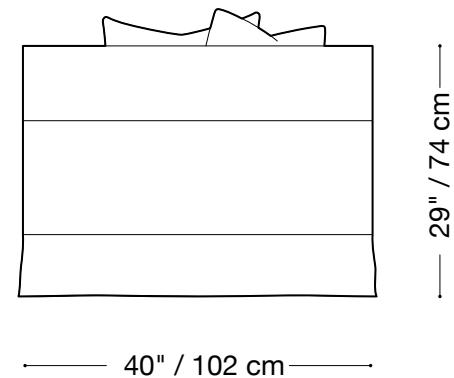

**MONTAUK
SOFA**

Montauk

MONTAUK SOFA

Montauk

Sofa

Length 102" / 260 cm

Depth 40" / 102 cm

Height 29" / 74 cm

Available in custom sizes to fit your apartment in both leather and fabric.

Upholstery upgrades available.

MONTAUK SOFA

Montauk

Love seat

Length 86" / 218 cm

Depth 40" / 102 cm

Height 29" / 74 cm

Available in custom sizes to fit your apartment in both leather and fabric.

Upholstery upgrades available.

MONTAUK SOFA

Montauk

Double sleeper

Length 86" / 218 cm

Depth 42" / 107 cm

Height 29" / 74 cm

Available in custom sizes to fit your apartment in both leather and fabric.

Upholstery upgrades available.

MONTAUK SOFA

Montauk

Sectional

Length 114" x 114" / 290 cm x 290 cm

Depth 40" / 102 cm

Height 29" / 74 cm