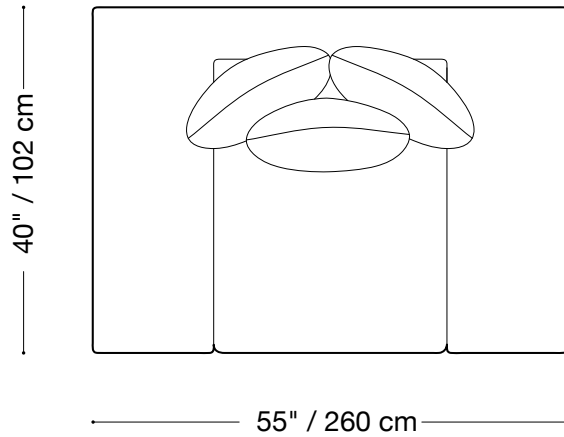

Available in custom sizes to fit your apartment in both leather and fabric.

Upholstery upgrades available.

MONTAUK SOFA

Montauk

Chair

Length 55" / 260 cm

Depth 40" / 102 cm

Height 29" / 74 cm

Available in custom sizes to fit your apartment in both leather and fabric.

Upholstery upgrades available.

MONTAUK SOFA

Montauk

Queen sleeper

Length 94" / 239 cm

Depth 42" / 107 cm

Height 29" / 74 cm

Available in custom sizes to fit your apartment in both leather and fabric.

Upholstery upgrades available.

MONTAUK SOFA

Montauk

Double sleeper

Length 86" / 218 cm

Depth 42" / 107 cm

Height 29" / 74 cm

Available in custom sizes to fit your apartment in both leather and fabric.

Upholstery upgrades available.

MONTAUK SOFA

Montauk

Sectional

Length 114" x 114" / 290 cm x 290 cm

Depth 40" / 102 cm

Height 29" / 74 cm