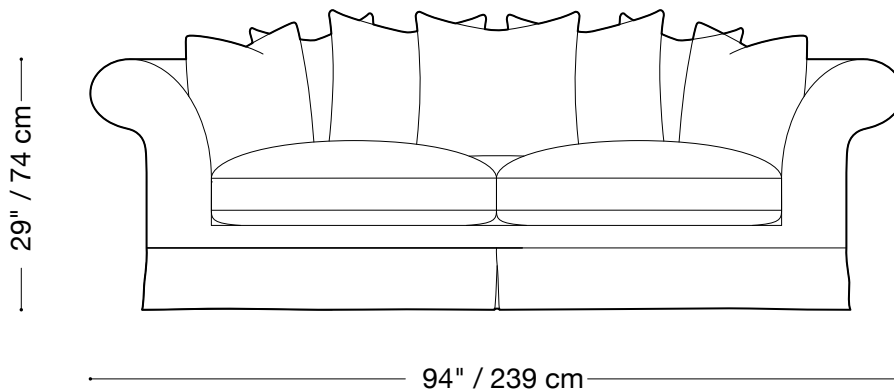

Available in custom sizes to fit your apartment in both leather and fabric.

Upholstery upgrades available.

MONTAUK SOFA

Montauk

Chair

Length 55" / 260 cm

Depth 40" / 102 cm

Height 29" / 74 cm

Available in custom sizes to fit your apartment in both leather and fabric.

Upholstery upgrades available.

MONTAUK SOFA

Montauk

Queen sleeper

Length 94" / 239 cm

Depth 42" / 107 cm

Height 29" / 74 cm

Available in custom sizes to fit your apartment in both leather and fabric.

Upholstery upgrades available.

MONTAUK SOFA

Montauk

Double sleeper

Length 86" / 218 cm

Depth 42" / 107 cm

Height 29" / 74 cm

Available in custom sizes to fit your apartment in both leather and fabric.

Upholstery upgrades available.

MONTAUK SOFA

Montauk

Sectional

Length 114" x 114" / 290 cm x 290 cm

Depth 40" / 102 cm

Height 29" / 74 cm