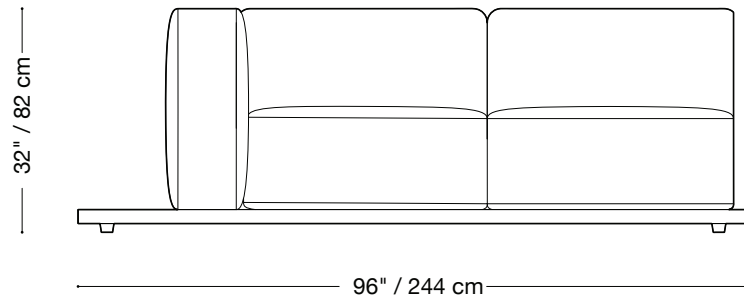

## Sofa

Length 134" / 341 cm

Depth 47" / 120 cm

Height 32" / 82 cm

The Lewis Outdoor is composed of modular units. Multiple configurations are possible.

## Loveseat

Length 96" / 244 cm

Depth 47" / 120 cm

Height 32" / 82 cm

The Lewis Outdoor is composed of modular units. Multiple configurations are possible.