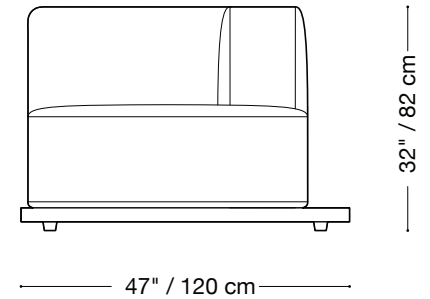

## Sofa

Length 134" / 341 cm

Depth 47" / 120 cm

Height 32" / 82 cm

The Lewis Outdoor is composed of modular units. Multiple configurations are possible.

## Loveseat

Length 96" / 244 cm

Depth 47" / 120 cm

Height 32" / 82 cm

The Lewis Outdoor is composed of modular units. Multiple configurations are possible.

## Ottoman

Length 36" / 92 cm  
Depth 47" / 120 cm  
Height 16" / 41 cm

The Lewis Outdoor is composed of modular units. Multiple configurations are possible.