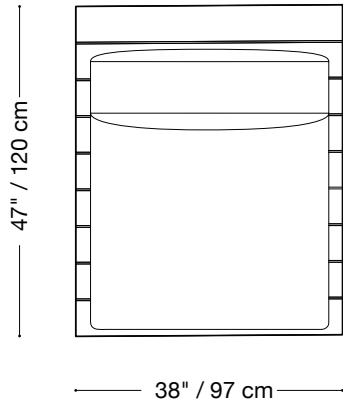

MONTAUK SOFA

Lewis Outdoor

Armless chair

Length 38" / 97 cm
Depth 47" / 120 cm
Height 32" / 82 cm

The Lewis Outdoor is composed of modular units. Multiple configurations are possible.