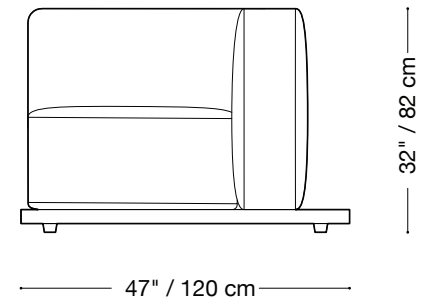

## Sofa

Length 134" / 341 cm

Depth 47" / 120 cm

Height 32" / 82 cm

The Lewis Outdoor is composed of modular units. Multiple configurations are possible.

## Loveseat

Length 96" / 244 cm

Depth 47" / 120 cm

Height 32" / 82 cm

The Lewis Outdoor is composed of modular units. Multiple configurations are possible.