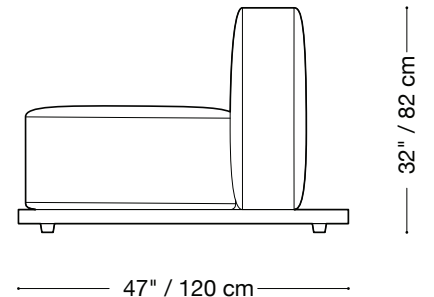

MONTAUK SOFA

Lewis Outdoor

Armless chair

Length 38" / 97 cm
Depth 47" / 120 cm
Height 32" / 82 cm

The Lewis Outdoor is composed of modular units. Multiple configurations are possible.