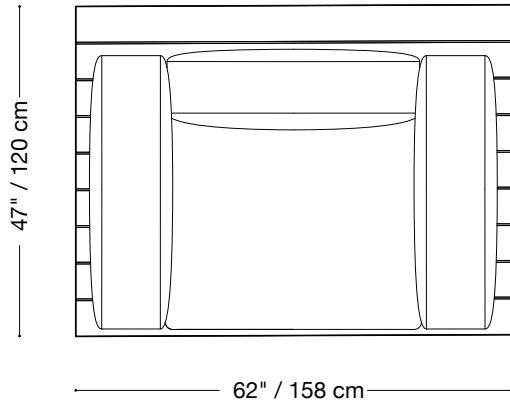

## Sofa

Length 134" / 341 cm

Depth 47" / 120 cm

Height 32" / 82 cm

The Lewis Outdoor is composed of modular units. Multiple configurations are possible.

## Loveseat

Length 96" / 244 cm

Depth 47" / 120 cm

Height 32" / 82 cm

The Lewis Outdoor is composed of modular units. Multiple configurations are possible.

## Chair

Length 62" / 158 cm

Depth 47" / 120 cm

Height 32" / 82 cm

The Lewis Outdoor is composed of modular units. Multiple configurations are possible.

## Ottoman

Length 36" / 92 cm  
Depth 47" / 120 cm  
Height 16" / 41 cm

The Lewis Outdoor is composed of modular units. Multiple configurations are possible.