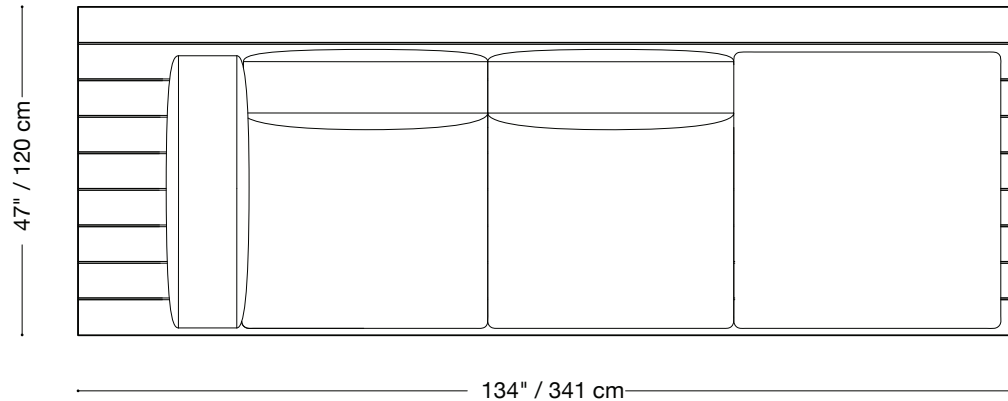

## Sofa

Length 134" / 341 cm

Depth 47" / 120 cm

Height 32" / 82 cm

The Lewis Outdoor is composed of modular units. Multiple configurations are possible.

## Loveseat

Length 96" / 244 cm

Depth 47" / 120 cm

Height 32" / 82 cm

The Lewis Outdoor is composed of modular units. Multiple configurations are possible.