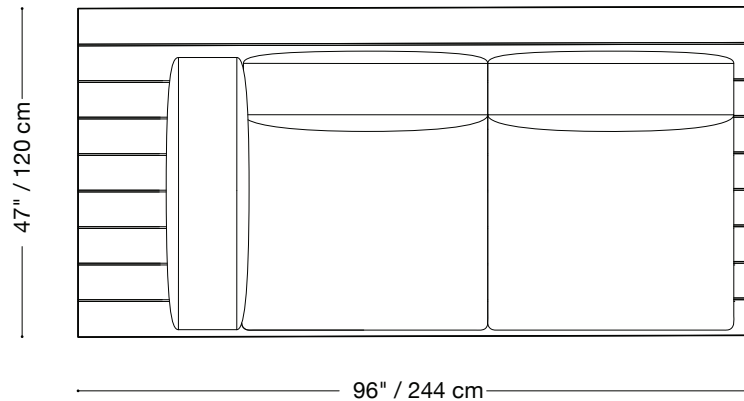

## Loveseat

Length 96" / 244 cm

Depth 47" / 120 cm

Height 32" / 82 cm

The Lewis Outdoor is composed of modular units. Multiple configurations are possible.