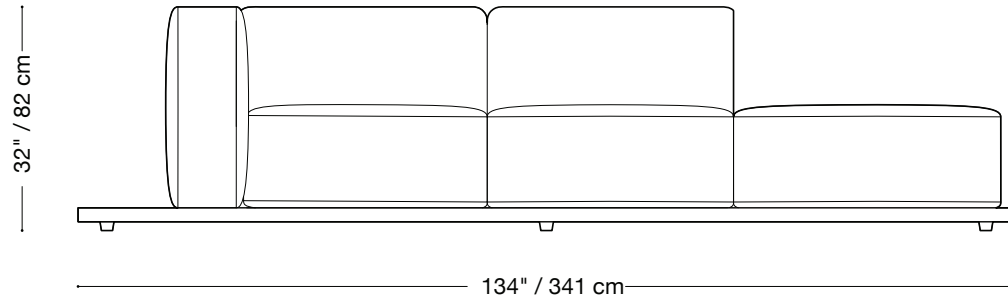

## Sofa

Length 134" / 341 cm

Depth 47" / 120 cm

Height 32" / 82 cm

The Lewis Outdoor is composed of modular units. Multiple configurations are possible.

## Loveseat

Length 96" / 244 cm

Depth 47" / 120 cm

Height 32" / 82 cm

The Lewis Outdoor is composed of modular units. Multiple configurations are possible.

## Armless chair

Length 38" / 97 cm  
Depth 47" / 120 cm  
Height 32" / 82 cm

The Lewis Outdoor is composed of modular units. Multiple configurations are possible.

## Ottoman

Length 36" / 92 cm  
Depth 47" / 120 cm  
Height 16" / 41 cm

The Lewis Outdoor is composed of modular units. Multiple configurations are possible.