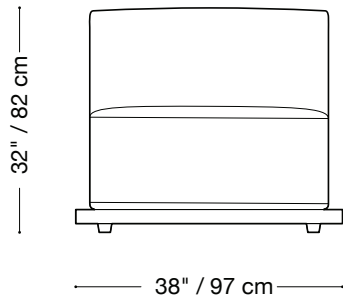

MONTAUK SOFA

Lewis Outdoor

Armless chair

Length 38" / 97 cm
Depth 47" / 120 cm
Height 32" / 82 cm

The Lewis Outdoor is composed of modular units. Multiple configurations are possible.