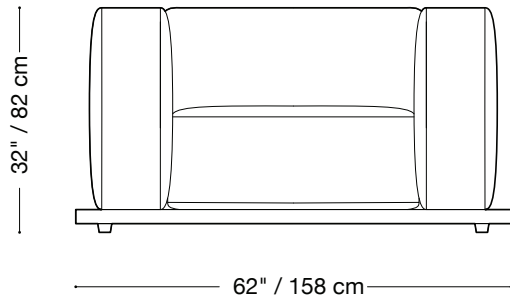

## Loveseat

Length 96" / 244 cm

Depth 47" / 120 cm

Height 32" / 82 cm

The Lewis Outdoor is composed of modular units. Multiple configurations are possible.

## Chair

Length 62" / 158 cm

Depth 47" / 120 cm

Height 32" / 82 cm

The Lewis Outdoor is composed of modular units. Multiple configurations are possible.