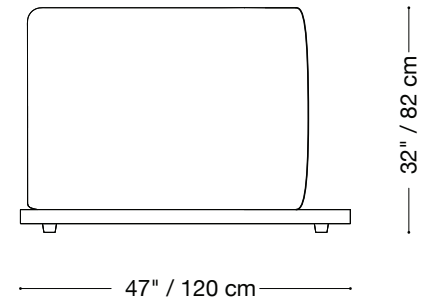

## Loveseat

Length 96" / 244 cm

Depth 47" / 120 cm

Height 32" / 82 cm

The Lewis Outdoor is composed of modular units. Multiple configurations are possible.

## Chair

Length 62" / 158 cm

Depth 47" / 120 cm

Height 32" / 82 cm

The Lewis Outdoor is composed of modular units. Multiple configurations are possible.