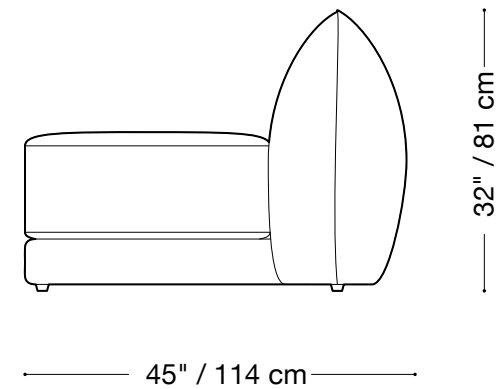

The Jane sofa is composed of modular units. Multiple configurations are possible. Custom finishes, fabrics, and leather are available.

MONTAUK SOFA

Jane

Chair

Length 66" / 168 cm

Depth 45" / 114 cm

Height 32" / 81 cm

The Jane sofa is composed of modular units. Multiple configurations are possible. Custom finishes, fabrics, and leather are available.

MONTAUK SOFA

Jane

Armless chair

Length 34"/39" / 87 cm/99 cm

Depth 45" / 114 cm

Height 32" / 81 cm

The Jane sofa is composed of modular units. Multiple configurations are possible. Custom finishes, fabrics, and leather are available.

MONTAUK SOFA

Jane

Junior lounge one arm

Length 50" / 127 cm

Depth 68" / 173 cm

Height 32" / 81 cm

The Jane sofa is composed of modular units. Multiple configurations are possible. Custom finishes, fabrics, and leather are available.

50" / 127 cm

68" / 173 cm

MONTAUK SOFA