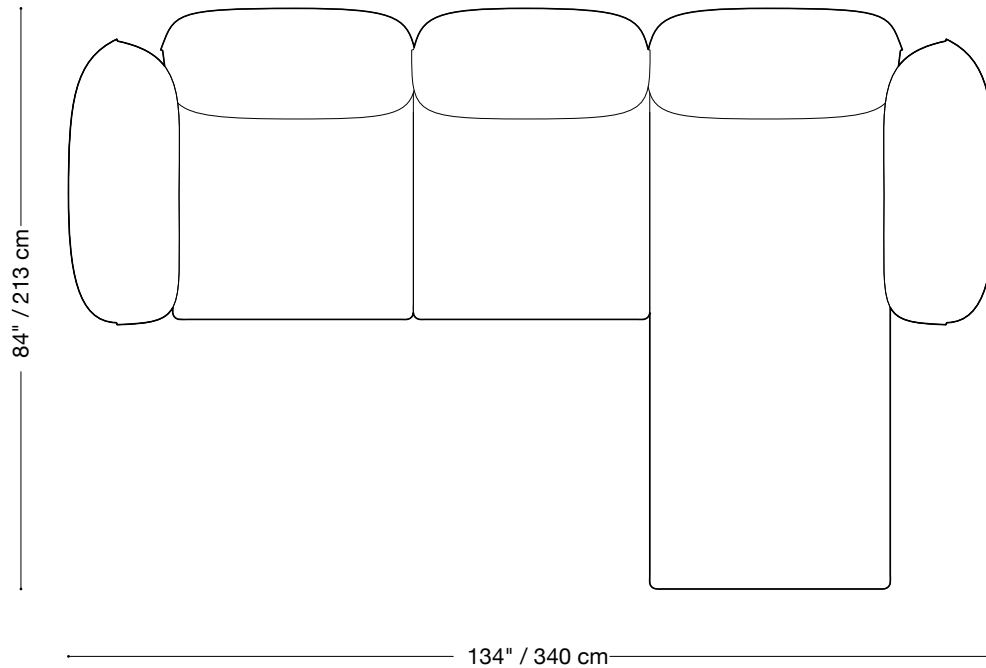

Depth 68" / 173 cm

Height 32" / 81 cm

The Jane sofa is composed of modular units. Multiple configurations are possible. Custom finishes, fabrics, and leather are available.

50" / 127 cm

68" / 173 cm

MONTAUK SOFA

Jane

Lounge one arm

Length 50" / 127 cm

Depth 84" / 213 cm

Height 32" / 81 cm

The Jane sofa is composed of modular units. Multiple configurations are possible. Custom finishes, fabrics, and leather are available.

50" / 127 cm

32" / 81 cm

84" / 213 cm

MONTAUK SOFA

Jane

Lounge sectional

Length 134" / 340 cm
Depth 84" / 213 cm/114 cm
Height 32" / 81 cm

The Jane sofa is composed of modular units. Multiple configurations are possible. Custom finishes, fabrics, and leather are available.

MONTAUK SOFA

Jane

Sectional

Length 129" x 129" / 328 cm x 328 cm

Depth 45" / 114 cm

Height 32" / 81 cm

The Jane sofa is composed of modular units. Multiple configurations are possible. Custom finishes, fabrics, and leather are available.