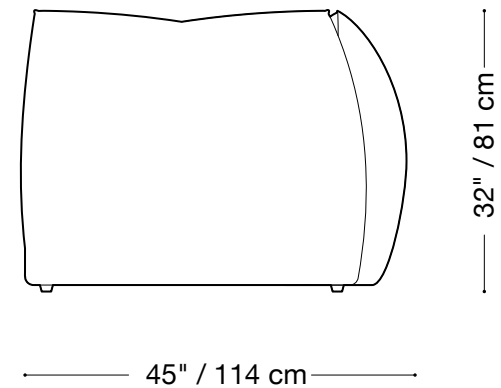

The Jane sofa is composed of modular units. Multiple configurations are possible. Custom finishes, fabrics, and leather are available.

MONTAUK SOFA

Jane

Love seat

Length 100" / 254 cm

Depth 45" / 114 cm

Height 32" / 81 cm

The Jane sofa is composed of modular units. Multiple configurations are possible. Custom finishes, fabrics, and leather are available.

MONTAUK SOFA

Jane

Chair

Length 66" / 168 cm

Depth 45" / 114 cm

Height 32" / 81 cm

The Jane sofa is composed of modular units. Multiple configurations are possible. Custom finishes, fabrics, and leather are available.

MONTAUK SOFA

Jane

Armless chair

Length 34"/39" / 87 cm/99 cm

Depth 45" / 114 cm

Height 32" / 81 cm

The Jane sofa is composed of modular units. Multiple configurations are possible. Custom finishes, fabrics, and leather are available.

MONTAUK SOFA

Jane

Junior lounge one arm

Length 50" / 127 cm