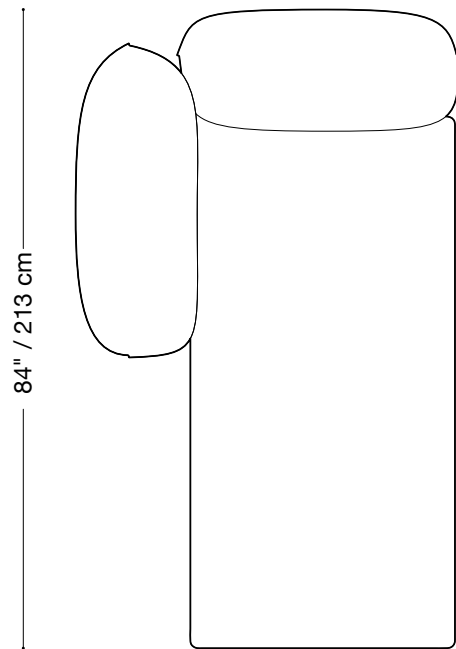

Depth 68" / 173 cm

Height 32" / 81 cm

The Jane sofa is composed of modular units. Multiple configurations are possible. Custom finishes, fabrics, and leather are available.

50" / 127 cm

68" / 173 cm

MONTAUK SOFA

Jane

Lounge one arm

Length 50" / 127 cm

Depth 84" / 213 cm

Height 32" / 81 cm

The Jane sofa is composed of modular units. Multiple configurations are possible. Custom finishes, fabrics, and leather are available.

50" / 127 cm

32" / 81 cm

84" / 213 cm

MONTAUK SOFA

Jane

Lounge sectional

Length 134" / 340 cm
Depth 84" / 213 cm/114 cm
Height 32" / 81 cm

The Jane sofa is composed of modular units. Multiple configurations are possible. Custom finishes, fabrics, and leather are available.

MONTAUK SOFA

Jane

Sectional

Length 129" x 129" / 328 cm x 328 cm

Depth 45" / 114 cm

Height 32" / 81 cm

The Jane sofa is composed of modular units. Multiple configurations are possible. Custom finishes, fabrics, and leather are available.