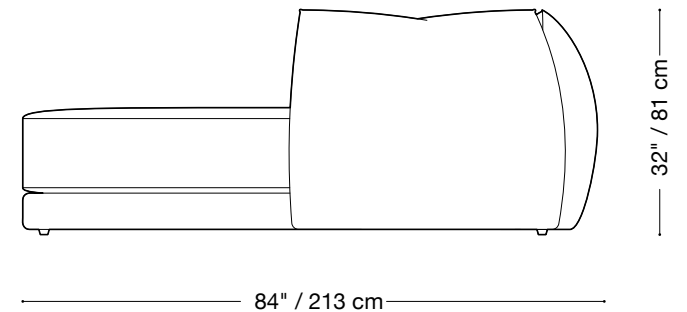

Jane

Lounge one arm

Length 50" / 127 cm

Depth 84" / 213 cm

Height 32" / 81 cm

The Jane sofa is composed of modular units. Multiple configurations are possible. Custom finishes, fabrics, and leather are available.

50" / 127 cm

32" / 81 cm

84" / 213 cm

MONTAUK SOFA

Jane

Lounge sectional

Length 134" / 340 cm
Depth 84" / 213 cm/114 cm
Height 32" / 81 cm

The Jane sofa is composed of modular units. Multiple configurations are possible. Custom finishes, fabrics, and leather are available.

MONTAUK SOFA

Jane

Sectional

Length 129" x 129" / 328 cm x 328 cm

Depth 45" / 114 cm

Height 32" / 81 cm

The Jane sofa is composed of modular units. Multiple configurations are possible. Custom finishes, fabrics, and leather are available.