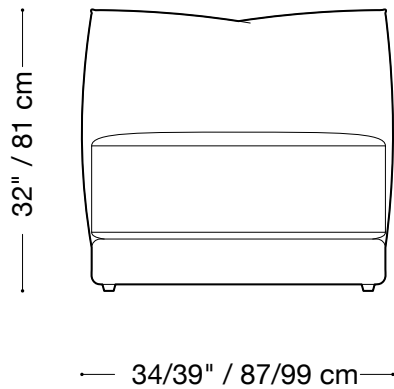

The Jane sofa is composed of modular units. Multiple configurations are possible. Custom finishes, fabrics, and leather are available.

MONTAUK SOFA

Jane

Chair

Length 66" / 168 cm

Depth 45" / 114 cm

Height 32" / 81 cm

The Jane sofa is composed of modular units. Multiple configurations are possible. Custom finishes, fabrics, and leather are available.

MONTAUK SOFA

Jane

Armless chair

Length 34"/39" / 87 cm/99 cm

Depth 45" / 114 cm

Height 32" / 81 cm

The Jane sofa is composed of modular units. Multiple configurations are possible. Custom finishes, fabrics, and leather are available.

MONTAUK SOFA

Jane

Junior lounge one arm

Length 50" / 127 cm

MONTAUK SOFA

Jane

Sectional

Length 129" x 129" / 328 cm x 328 cm

Depth 45" / 114 cm

Height 32" / 81 cm

The Jane sofa is composed of modular units. Multiple configurations are possible. Custom finishes, fabrics, and leather are available.