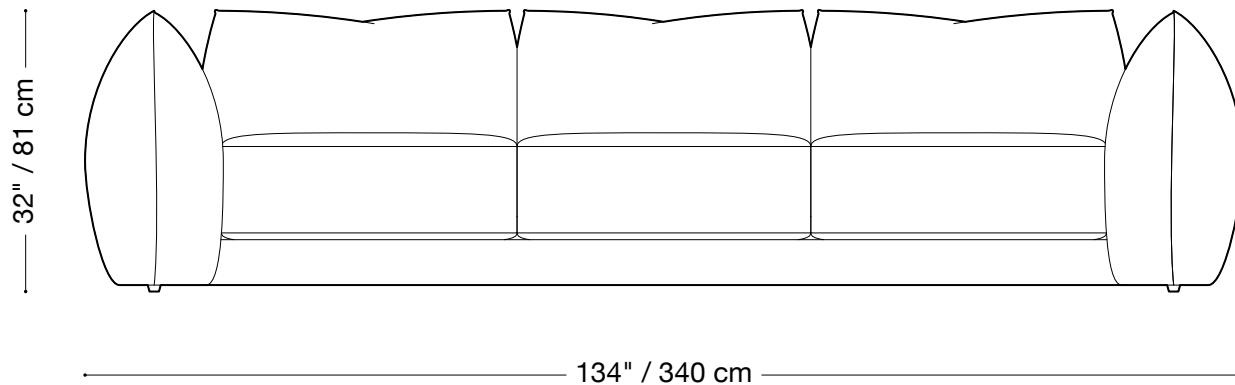

MONTAUK SOFA

Jane

MONTAUK SOFA

Jane

Sofa

Length 134" / 340 cm

Depth 45" / 114 cm

Height 32" / 81 cm

The Jane sofa is composed of modular units. Multiple configurations are possible. Custom finishes, fabrics, and leather are available.

MONTAUK SOFA

Jane

Love seat

Length 100" / 254 cm

Depth 45" / 114 cm

Height 32" / 81 cm

The Jane sofa is composed of modular units. Multiple configurations are possible. Custom finishes, fabrics, and leather are available.

MONTAUK SOFA

Jane

Chair

Length 66" / 168 cm

Depth 45" / 114 cm

Height 32" / 81 cm

MONTAUK SOFA

Jane

Sectional

Length 129" x 129" / 328 cm x 328 cm

Depth 45" / 114 cm

Height 32" / 81 cm

The Jane sofa is composed of modular units. Multiple configurations are possible. Custom finishes, fabrics, and leather are available.