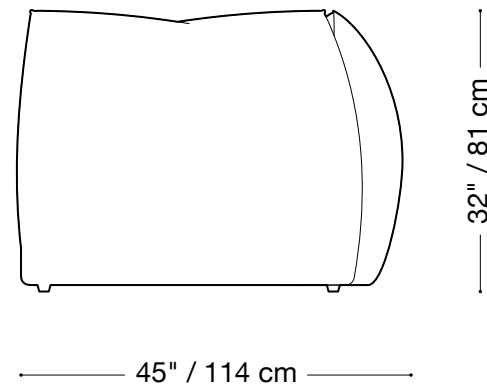

MONTAUK SOFA

Jane

MONTAUK SOFA

Jane

Sofa

Length 134" / 340 cm

Depth 45" / 114 cm

Height 32" / 81 cm

The Jane sofa is composed of modular units. Multiple configurations are possible. Custom finishes, fabrics, and leather are available.

MONTAUK SOFA

Jane

Love seat

Length 100" / 254 cm

Depth 45" / 114 cm

Height 32" / 81 cm

The Jane sofa is composed of modular units. Multiple configurations are possible. Custom finishes, fabrics, and leather are available.

MONTAUK SOFA

Jane

Chair

Length 66" / 168 cm

Depth 45" / 114 cm

Height 32" / 81 cm

MONTAUK SOFA

Jane

Sectional

Length 129" x 129" / 328 cm x 328 cm

Depth 45" / 114 cm

Height 32" / 81 cm

The Jane sofa is composed of modular units. Multiple configurations are possible. Custom finishes, fabrics, and leather are available.