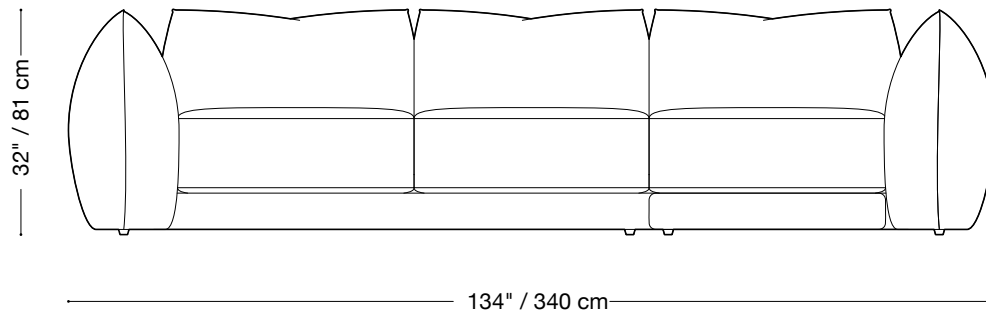

Depth 68" / 173 cm

Height 32" / 81 cm

The Jane sofa is composed of modular units. Multiple configurations are possible. Custom finishes, fabrics, and leather are available.

50" / 127 cm

68" / 173 cm

MONTAUK SOFA

Jane

Lounge one arm

Length 50" / 127 cm

Depth 84" / 213 cm

Height 32" / 81 cm

The Jane sofa is composed of modular units. Multiple configurations are possible. Custom finishes, fabrics, and leather are available.

50" / 127 cm

32" / 81 cm

84" / 213 cm

MONTAUK SOFA

Jane

Lounge sectional

Length 134" / 340 cm
Depth 84" / 213 cm/114 cm
Height 32" / 81 cm

The Jane sofa is composed of modular units. Multiple configurations are possible. Custom finishes, fabrics, and leather are available.

MONTAUK SOFA

Jane

Sectional

Length 129" x 129" / 328 cm x 328 cm

Depth 45" / 114 cm

Height 32" / 81 cm

The Jane sofa is composed of modular units. Multiple configurations are possible. Custom finishes, fabrics, and leather are available.