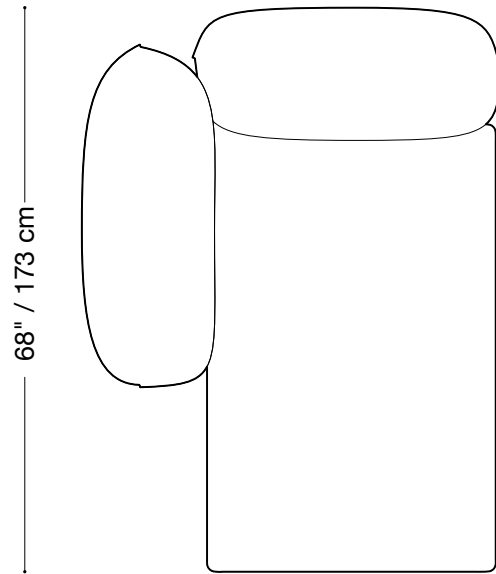

Height 32" / 81 cm

The Jane sofa is composed of modular units. Multiple configurations are possible. Custom finishes, fabrics, and leather are available.

MONTAUK SOFA

Jane

Junior lounge one arm

Length 50" / 127 cm

Depth 68" / 173 cm

Height 32" / 81 cm

The Jane sofa is composed of modular units. Multiple configurations are possible. Custom finishes, fabrics, and leather are available.

50" / 127 cm

68" / 173 cm

MONTAUK SOFA

50" / 127 cm

32" / 81 cm

84" / 213 cm

MONTAUK SOFA

Jane

Lounge sectional

Length 134" / 340 cm
Depth 84" / 213 cm/114 cm
Height 32" / 81 cm

The Jane sofa is composed of modular units. Multiple configurations are possible. Custom finishes, fabrics, and leather are available.

MONTAUK SOFA

Jane

Sectional

Length 129" x 129" / 328 cm x 328 cm

Depth 45" / 114 cm

Height 32" / 81 cm

The Jane sofa is composed of modular units. Multiple configurations are possible. Custom finishes, fabrics, and leather are available.