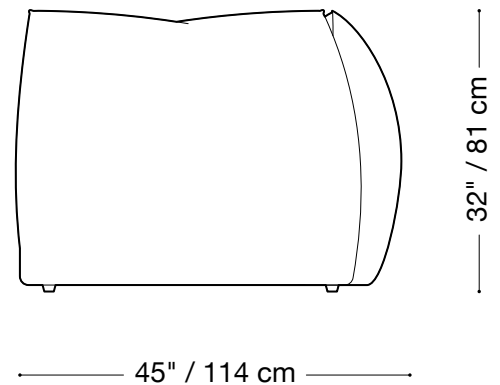

MONTAUK SOFA

Jane

MONTAUK SOFA

Jane

Sofa

Length 134" / 340 cm

Depth 45" / 114 cm

Height 32" / 81 cm

The Jane sofa is composed of modular units. Multiple configurations are possible. Custom finishes, fabrics, and leather are available.

MONTAUK SOFA

Jane

Love seat

Length 100" / 254 cm

Depth 45" / 114 cm

Height 32" / 81 cm

The Jane sofa is composed of modular units. Multiple configurations are possible. Custom finishes, fabrics, and leather are available.

MONTAUK SOFA

Jane

Chair

Length 66" / 168 cm

Depth 45" / 114 cm

Height 32" / 81 cm

MONTAUK SOFA

Jane

Sectional

Length 129" x 129" / 328 cm x 328 cm

Depth 45" / 114 cm

Height 32" / 81 cm

The Jane sofa is composed of modular units. Multiple configurations are possible. Custom finishes, fabrics, and leather are available.