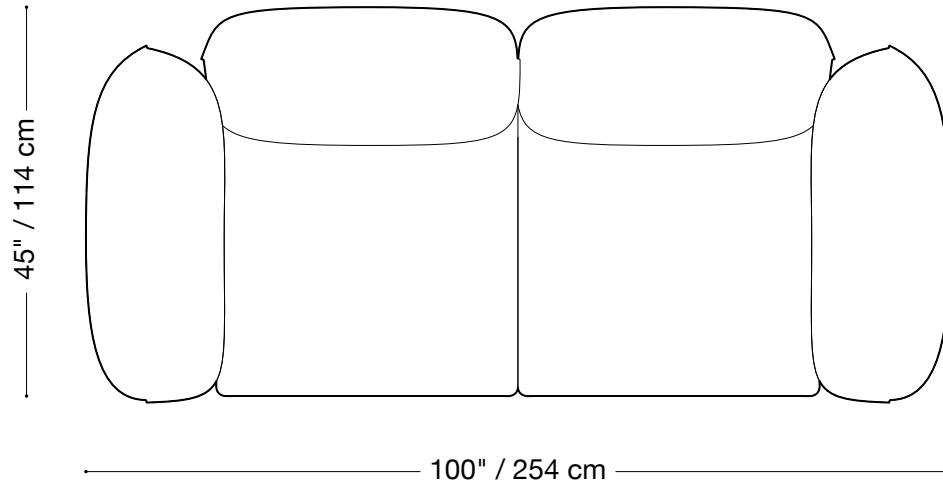

MONTAUK SOFA

Jane

MONTAUK SOFA

Jane

Sofa

Length 134" / 340 cm

Depth 45" / 114 cm

Height 32" / 81 cm

The Jane sofa is composed of modular units. Multiple configurations are possible. Custom finishes, fabrics, and leather are available.

MONTAUK SOFA

Jane

Love seat

Length 100" / 254 cm

Depth 45" / 114 cm

Height 32" / 81 cm

The Jane sofa is composed of modular units. Multiple configurations are possible. Custom finishes, fabrics, and leather are available.

MONTAUK SOFA

Jane

Chair

Length 66" / 168 cm

Depth 45" / 114 cm

Height 32" / 81 cm

MONTAUK SOFA

Jane

Sectional

Length 129" x 129" / 328 cm x 328 cm

Depth 45" / 114 cm

Height 32" / 81 cm

The Jane sofa is composed of modular units. Multiple configurations are possible. Custom finishes, fabrics, and leather are available.