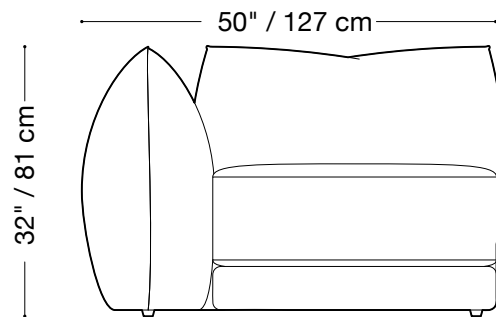

Height 32" / 81 cm

The Jane sofa is composed of modular units. Multiple configurations are possible. Custom finishes, fabrics, and leather are available.

MONTAUK SOFA

Jane

Junior lounge one arm

Length 50" / 127 cm

Depth 68" / 173 cm

Height 32" / 81 cm

The Jane sofa is composed of modular units. Multiple configurations are possible. Custom finishes, fabrics, and leather are available.

50" / 127 cm

68" / 173 cm

MONTAUK SOFA

Jane

Lounge one arm

Length 50" / 127 cm

Depth 84" / 213 cm

Height 32" / 81 cm

The Jane sofa is composed of modular units. Multiple configurations are possible. Custom finishes, fabrics, and leather are available.

MONTAUK SOFA

Jane

Sectional

Length 129" x 129" / 328 cm x 328 cm

Depth 45" / 114 cm

Height 32" / 81 cm

The Jane sofa is composed of modular units. Multiple configurations are possible. Custom finishes, fabrics, and leather are available.