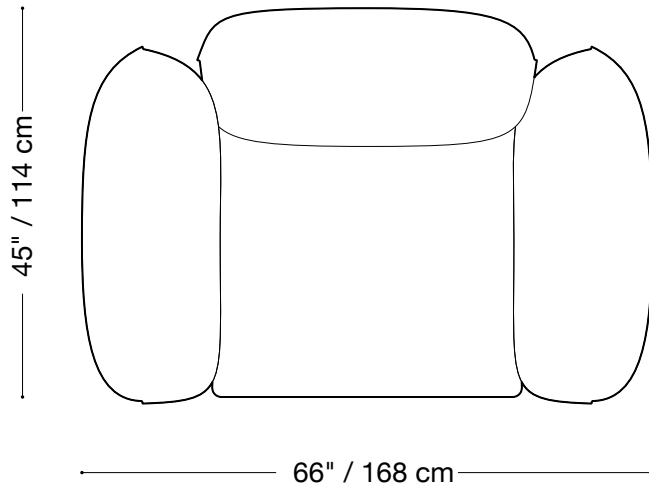

The Jane sofa is composed of modular units. Multiple configurations are possible. Custom finishes, fabrics, and leather are available.

MONTAUK SOFA

Jane

Love seat

Length 100" / 254 cm

Depth 45" / 114 cm

Height 32" / 81 cm

The Jane sofa is composed of modular units. Multiple configurations are possible. Custom finishes, fabrics, and leather are available.

MONTAUK SOFA

Jane

Chair

Length 66" / 168 cm

Depth 45" / 114 cm

Height 32" / 81 cm

The Jane sofa is composed of modular units. Multiple configurations are possible. Custom finishes, fabrics, and leather are available.

MONTAUK SOFA

Jane

Armless chair

Length 34"/39" / 87 cm/99 cm

Depth 45" / 114 cm

MONTAUK SOFA

Jane

Sectional

Length 129" x 129" / 328 cm x 328 cm

Depth 45" / 114 cm

Height 32" / 81 cm

The Jane sofa is composed of modular units. Multiple configurations are possible. Custom finishes, fabrics, and leather are available.