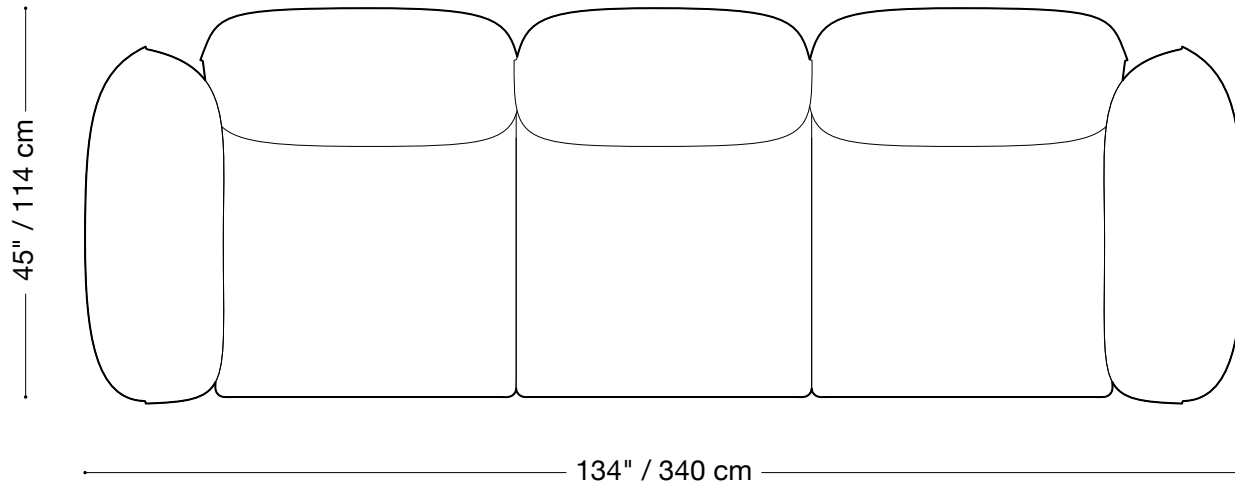

MONTAUK SOFA

Jane

MONTAUK SOFA

Jane

Sofa

Length 134" / 340 cm

Depth 45" / 114 cm

Height 32" / 81 cm

The Jane sofa is composed of modular units. Multiple configurations are possible. Custom finishes, fabrics, and leather are available.

MONTAUK SOFA

Jane

Love seat

Length 100" / 254 cm

Depth 45" / 114 cm

Height 32" / 81 cm

The Jane sofa is composed of modular units. Multiple configurations are possible. Custom finishes, fabrics, and leather are available.

MONTAUK SOFA

Jane

Chair

Length 66" / 168 cm

Depth 45" / 114 cm

Height 32" / 81 cm

MONTAUK SOFA

Jane

Sectional

Length 129" x 129" / 328 cm x 328 cm

Depth 45" / 114 cm

Height 32" / 81 cm

The Jane sofa is composed of modular units. Multiple configurations are possible. Custom finishes, fabrics, and leather are available.