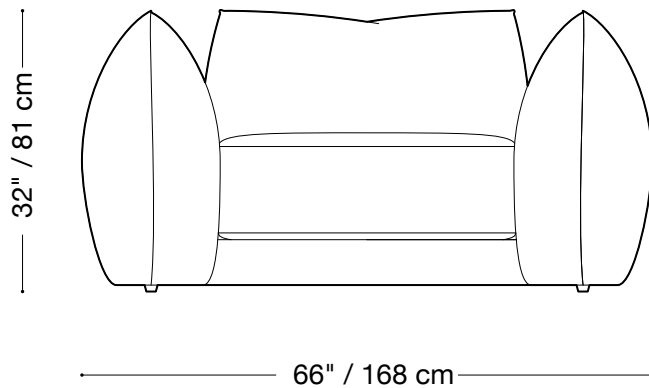

The Jane sofa is composed of modular units. Multiple configurations are possible. Custom finishes, fabrics, and leather are available.

MONTAUK SOFA

Jane

Love seat

Length 100" / 254 cm

Depth 45" / 114 cm

Height 32" / 81 cm

The Jane sofa is composed of modular units. Multiple configurations are possible. Custom finishes, fabrics, and leather are available.

MONTAUK SOFA

Jane

Chair

Length 66" / 168 cm

Depth 45" / 114 cm

Height 32" / 81 cm

The Jane sofa is composed of modular units. Multiple configurations are possible. Custom finishes, fabrics, and leather are available.

MONTAUK SOFA

Jane

Armless chair

Length 34"/39" / 87 cm/99 cm

Depth 45" / 114 cm

Height 32" / 81 cm

The Jane sofa is composed of modular units. Multiple configurations are possible. Custom finishes, fabrics, and leather are available.

MONTAUK SOFA

Jane

Junior lounge one arm

Length 50" / 127 cm