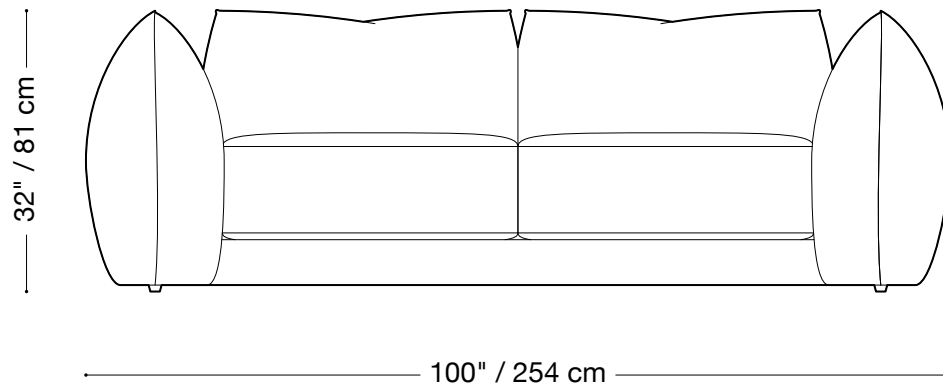

The Jane sofa is composed of modular units. Multiple configurations are possible. Custom finishes, fabrics, and leather are available.

MONTAUK SOFA

Jane

Love seat

Length 100" / 254 cm

Depth 45" / 114 cm

Height 32" / 81 cm

The Jane sofa is composed of modular units. Multiple configurations are possible. Custom finishes, fabrics, and leather are available.

MONTAUK SOFA

Jane

Chair

Length 66" / 168 cm

Depth 45" / 114 cm

Height 32" / 81 cm

The Jane sofa is composed of modular units. Multiple configurations are possible. Custom finishes, fabrics, and leather are available.

MONTAUK SOFA

Jane

Armless chair

Length 34"/39" / 87 cm/99 cm

Depth 45" / 114 cm

MONTAUK SOFA

Jane

Sectional

Length 129" x 129" / 328 cm x 328 cm

Depth 45" / 114 cm

Height 32" / 81 cm

The Jane sofa is composed of modular units. Multiple configurations are possible. Custom finishes, fabrics, and leather are available.