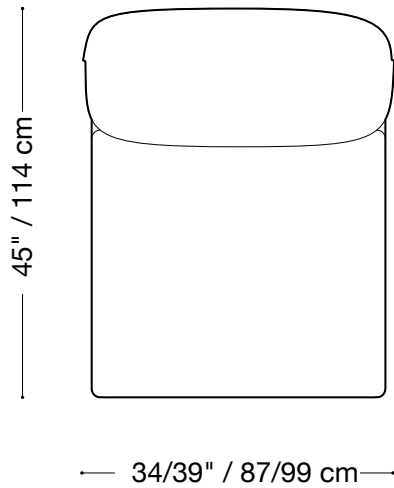

The Jane sofa is composed of modular units. Multiple configurations are possible. Custom finishes, fabrics, and leather are available.

MONTAUK SOFA

Jane

Chair

Length 66" / 168 cm

Depth 45" / 114 cm

Height 32" / 81 cm

The Jane sofa is composed of modular units. Multiple configurations are possible. Custom finishes, fabrics, and leather are available.

MONTAUK SOFA

Jane

Armless chair

Length 34"/39" / 87 cm/99 cm

Depth 45" / 114 cm

Height 32" / 81 cm

The Jane sofa is composed of modular units. Multiple configurations are possible. Custom finishes, fabrics, and leather are available.

MONTAUK SOFA

Jane

Junior lounge one arm

Length 50" / 127 cm

MONTAUK SOFA

Jane

Sectional

Length 129" x 129" / 328 cm x 328 cm

Depth 45" / 114 cm

Height 32" / 81 cm

The Jane sofa is composed of modular units. Multiple configurations are possible. Custom finishes, fabrics, and leather are available.