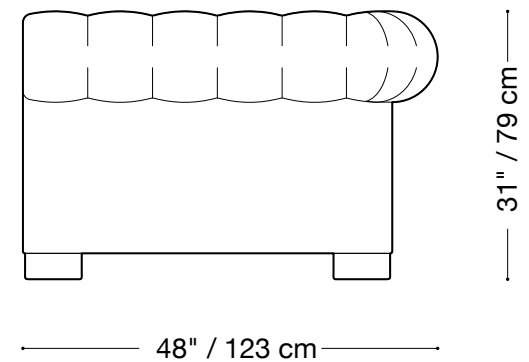

MONTAUK SOFA

Tufted

MONTAUK SOFA

Tufted

Sofa

Length 103" / 262 cm

Depth 48" / 123 cm

Height 31" / 79 cm

Available in custom sizes to fit your apartment in both leather and fabric.

MONTAUK SOFA

Tufted

Love seat

Length 88" / 224 cm

Depth 48" / 123 cm

Height 31" / 79 cm

Available in custom sizes to fit your apartment in both leather and fabric.

MONTAUK SOFA

Tufted

Chair

Length 58" / 147 cm

Depth 48" / 123 cm

Height 31" / 79 cm

Available in custom sizes to fit your apartment in both leather and fabric.