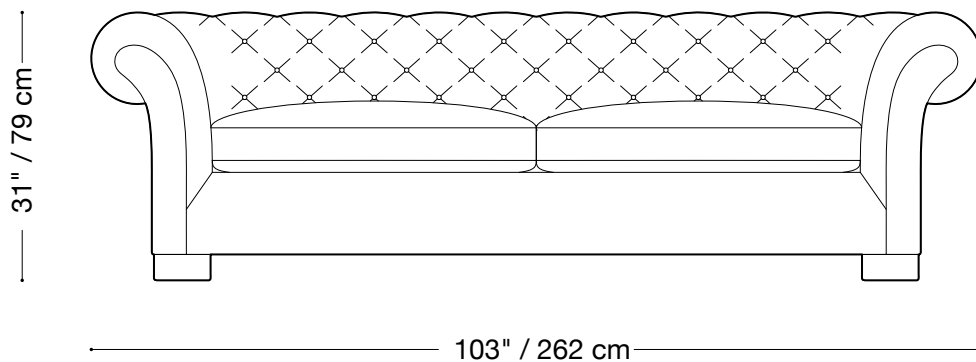

MONTAUK SOFA

Tufted

MONTAUK SOFA

Tufted

Sofa

Length 103" / 262 cm

Depth 48" / 123 cm

Height 31" / 79 cm

Available in custom sizes to fit your apartment in both leather and fabric.

MONTAUK SOFA

Tufted

Love seat

Length 88" / 224 cm

Depth 48" / 123 cm

Height 31" / 79 cm

Available in custom sizes to fit your apartment in both leather and fabric.

MONTAUK SOFA

Tufted

Chair

Length 58" / 147 cm

Depth 48" / 123 cm

Height 31" / 79 cm

Available in custom sizes to fit your apartment in both leather and fabric.