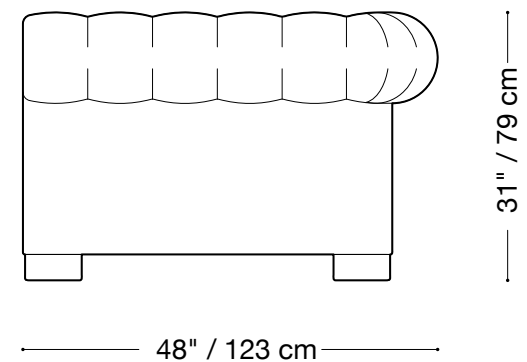

MONTAUK SOFA

Tufted

MONTAUK SOFA

Tufted

Sofa

Length 103" / 262 cm

Depth 48" / 123 cm

Height 31" / 79 cm

Available in custom sizes to fit your apartment in both leather and fabric.

MONTAUK SOFA

Tufted

Love seat

Length 88" / 224 cm

Depth 48" / 123 cm

Height 31" / 79 cm

Available in custom sizes to fit your apartment in both leather and fabric.

MONTAUK SOFA

Tufted

Chair

Length 58" / 147 cm

Depth 48" / 123 cm

Height 31" / 79 cm

Available in custom sizes to fit your apartment in both leather and fabric.