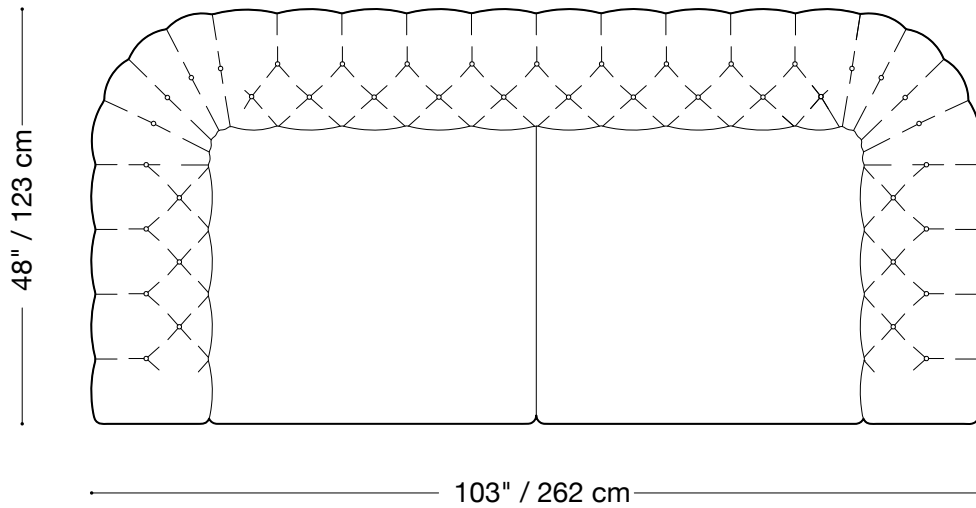

MONTAUK SOFA

Tufted

MONTAUK SOFA

Tufted

Sofa

Length 103" / 262 cm

Depth 48" / 123 cm

Height 31" / 79 cm

Available in custom sizes to fit your apartment in both leather and fabric.

MONTAUK SOFA

Tufted

Love seat

Length 88" / 224 cm

Depth 48" / 123 cm

Height 31" / 79 cm

Available in custom sizes to fit your apartment in both leather and fabric.

MONTAUK SOFA

Tufted

Chair

Length 58" / 147 cm

Depth 48" / 123 cm

Height 31" / 79 cm

Available in custom sizes to fit your apartment in both leather and fabric.