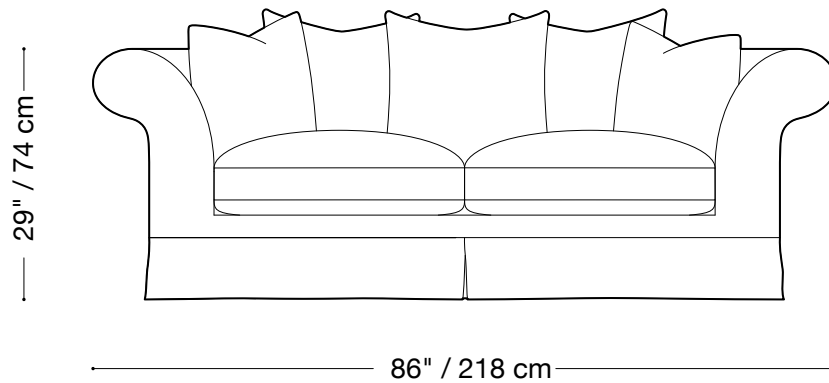

**MONTAUK
SOFA**

Montauk

MONTAUK SOFA

Montauk

Sofa

Length 102" / 260 cm

Depth 40" / 102 cm

Height 29" / 74 cm

Available in custom sizes to fit your apartment in both leather and fabric.

Upholstery upgrades available.

MONTAUK SOFA

Montauk

Love seat

Length 86" / 218 cm

Depth 40" / 102 cm

Height 29" / 74 cm

Available in custom sizes to fit your apartment in both leather and fabric.

Upholstery upgrades available.

MONTAUK SOFA

Montauk

Chair

Length 55" / 260 cm

Depth 40" / 102 cm

Height 29" / 74 cm

Available in custom sizes to fit your apartment in both leather and fabric.

Upholstery upgrades available.

MONTAUK SOFA

Montauk

Queen sleeper

Length 94" / 239 cm

Depth 42" / 107 cm

Height 29" / 74 cm