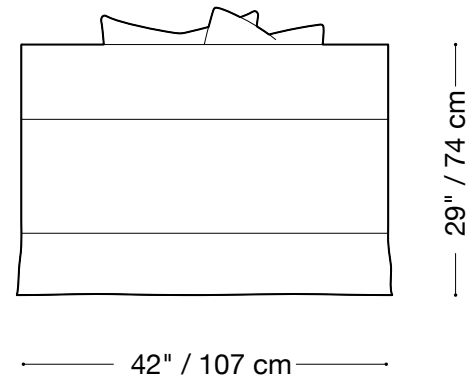

Available in custom sizes to fit your apartment in both leather and fabric.

Upholstery upgrades available.

MONTAUK SOFA

Montauk

Queen sleeper

Length 94" / 239 cm

Depth 42" / 107 cm

Height 29" / 74 cm

Available in custom sizes to fit your apartment in both leather and fabric.

Upholstery upgrades available.

MONTAUK SOFA

Montauk

Double sleeper

Length 86" / 218 cm

Depth 42" / 107 cm

Height 29" / 74 cm

Available in custom sizes to fit your apartment in both leather and fabric.

Upholstery upgrades available.

MONTAUK SOFA

Montauk

Sectional

Length 114" x 114" / 290 cm x 290 cm

Depth 40" / 102 cm

Height 29" / 74 cm