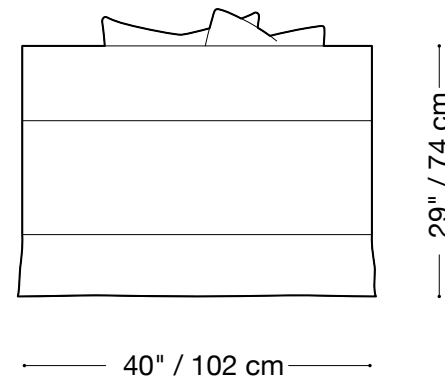

Available in custom sizes to fit your apartment in both leather and fabric.

Upholstery upgrades available.

MONTAUK SOFA

Montauk

Chair

Length 55" / 260 cm

Depth 40" / 102 cm

Height 29" / 74 cm

Available in custom sizes to fit your apartment in both leather and fabric.

Upholstery upgrades available.

MONTAUK SOFA

Montauk

Queen sleeper

Length 94" / 239 cm

Depth 42" / 107 cm

Height 29" / 74 cm