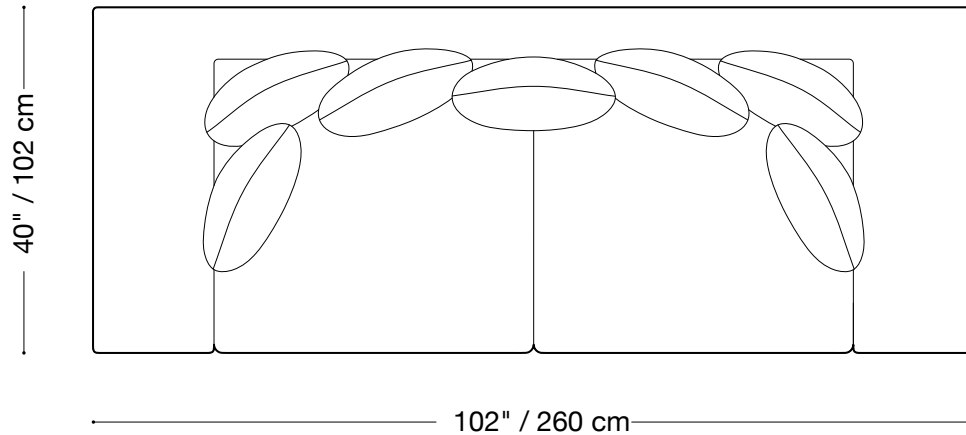

**MONTAUK
SOFA**

Montauk

MONTAUK SOFA

Montauk

Sofa

Length 102" / 260 cm

Depth 40" / 102 cm

Height 29" / 74 cm

Available in custom sizes to fit your apartment in both leather and fabric.

Upholstery upgrades available.

MONTAUK SOFA

Montauk

Love seat

Length 86" / 218 cm

Depth 40" / 102 cm

Height 29" / 74 cm

Available in custom sizes to fit your apartment in both leather and fabric.

Upholstery upgrades available.

MONTAUK SOFA

Montauk

Queen sleeper

Length 94" / 239 cm

Depth 42" / 107 cm

Height 29" / 74 cm

Available in custom sizes to fit your apartment in both leather and fabric.

Upholstery upgrades available.

MONTAUK SOFA

Montauk

Sectional

Length 114" x 114" / 290 cm x 290 cm

Depth 40" / 102 cm

Height 29" / 74 cm