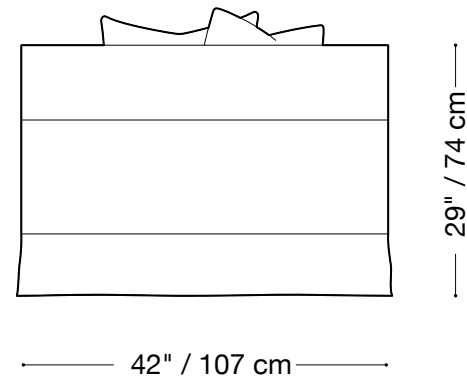

Available in custom sizes to fit your apartment in both leather and fabric.

Upholstery upgrades available.

MONTAUK SOFA

Montauk

Queen sleeper

Length 94" / 239 cm

Depth 42" / 107 cm

Height 29" / 74 cm

Available in custom sizes to fit your apartment in both leather and fabric.

Upholstery upgrades available.

MONTAUK SOFA

Montauk

Double sleeper

Length 86" / 218 cm

Depth 42" / 107 cm

Height 29" / 74 cm