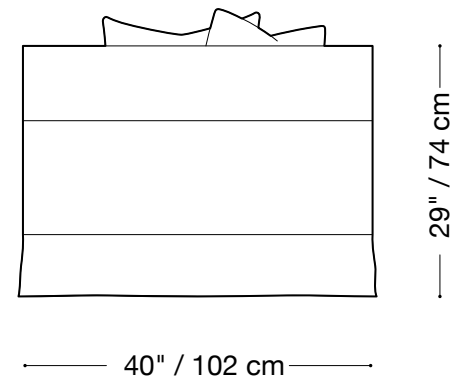

**MONTAUK
SOFA**

Montauk

MONTAUK SOFA

Montauk

Sofa

Length 102" / 260 cm

Depth 40" / 102 cm

Height 29" / 74 cm

Available in custom sizes to fit your apartment in both leather and fabric.

Upholstery upgrades available.

MONTAUK SOFA

Montauk

Love seat

Length 86" / 218 cm

Depth 40" / 102 cm

Height 29" / 74 cm

Available in custom sizes to fit your apartment in both leather and fabric.

Upholstery upgrades available.

MONTAUK SOFA

Montauk

Double sleeper

Length 86" / 218 cm

Depth 42" / 107 cm

Height 29" / 74 cm

Available in custom sizes to fit your apartment in both leather and fabric.

Upholstery upgrades available.

MONTAUK SOFA

Montauk

Sectional

Length 114" x 114" / 290 cm x 290 cm

Depth 40" / 102 cm

Height 29" / 74 cm