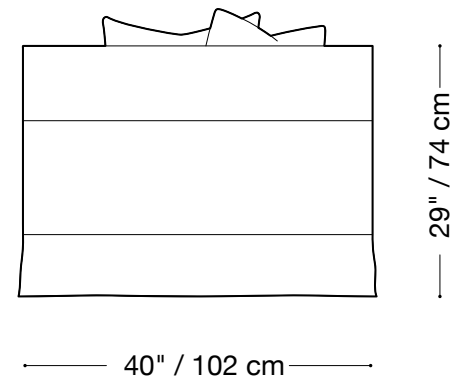

**MONTAUK
SOFA**

Montauk

MONTAUK SOFA

Montauk

Sofa

Length 102" / 260 cm

Depth 40" / 102 cm

Height 29" / 74 cm

Available in custom sizes to fit your apartment in both leather and fabric.

Upholstery upgrades available.

MONTAUK SOFA

Montauk

Love seat

Length 86" / 218 cm

Depth 40" / 102 cm

Height 29" / 74 cm

Available in custom sizes to fit your apartment in both leather and fabric.

Upholstery upgrades available.

MONTAUK SOFA

Montauk

Chair

Length 55" / 260 cm

Depth 40" / 102 cm

Height 29" / 74 cm

Available in custom sizes to fit your apartment in both leather and fabric.

Upholstery upgrades available.

MONTAUK SOFA

Montauk

Queen sleeper

Length 94" / 239 cm

Depth 42" / 107 cm

Height 29" / 74 cm