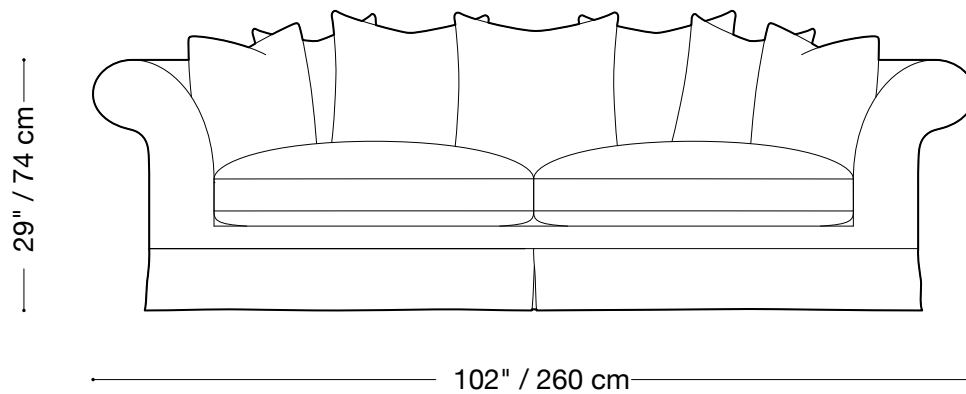

**MONTAUK
SOFA**

Montauk

MONTAUK SOFA

Montauk

Sofa

Length 102" / 260 cm

Depth 40" / 102 cm

Height 29" / 74 cm

Available in custom sizes to fit your apartment in both leather and fabric.

Upholstery upgrades available.

MONTAUK SOFA

Montauk

Love seat

Length 86" / 218 cm

Depth 40" / 102 cm

Height 29" / 74 cm

Available in custom sizes to fit your apartment in both leather and fabric.

Upholstery upgrades available.

MONTAUK SOFA

Montauk

Queen sleeper

Length 94" / 239 cm

Depth 42" / 107 cm

Height 29" / 74 cm

Available in custom sizes to fit your apartment in both leather and fabric.

Upholstery upgrades available.

MONTAUK SOFA

Montauk

Double sleeper

Length 86" / 218 cm

Depth 42" / 107 cm

Height 29" / 74 cm